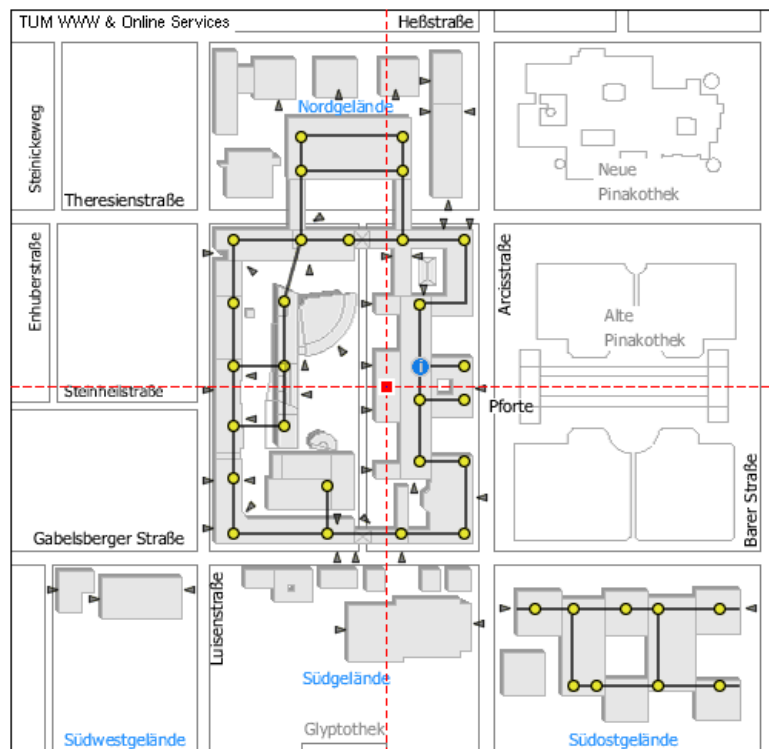

TUM Library

WHERE? There are several branch libraries on all campuses and in most of the faculties. The library on the main campus is located on the 1st floor of the main administration building (Arcisstraße 21):